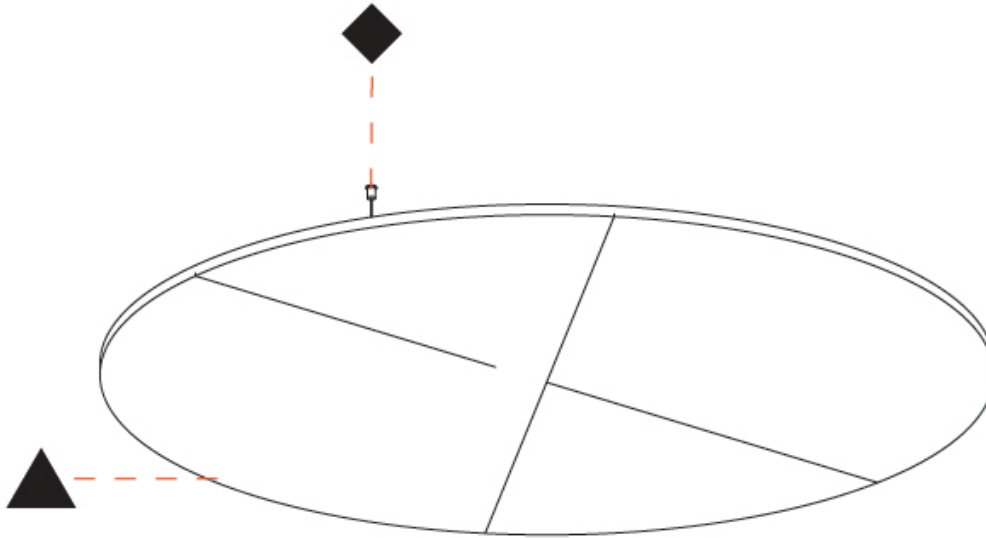

GLORIOUS ACOUSTIC LIGHT PANEL SUSPENSION

A300717-

PROJECT

TYPE

SPECIFIER

QUANTITY

DATE

A