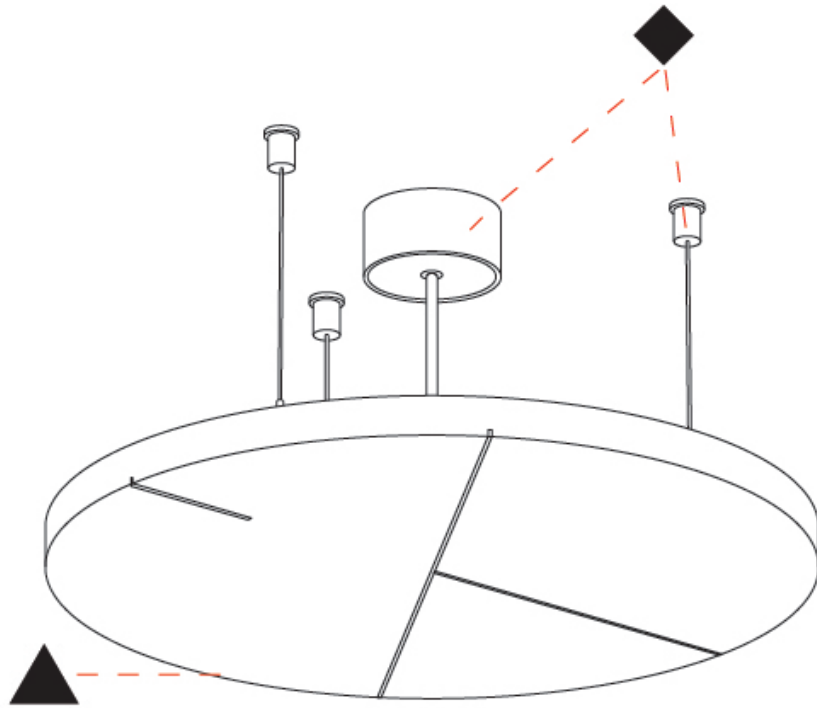

GLORIOUS ACOUSTIC LIGHT PANEL SUSPENSION

A300712-

PROJECT

TYPE

SPECIFIER

QUANTITY

DATE